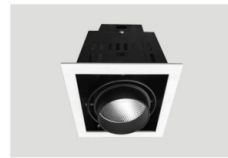

GS00430-1
CREE 1x30W 15/24/36°
152x152x110mm 140x140
Matt White 18