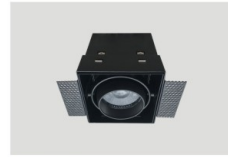

GS00520-1
CREE 1x20W 15/24/36°
115x115x120mm 120x120
Matt Black 12