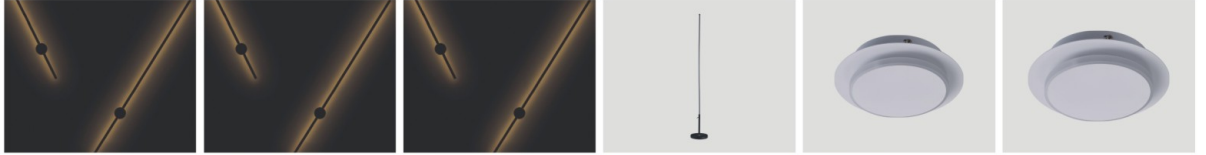

KD8925 12 OSRAM 12W 620x80x90mm Black 12	KD8925 18 OSRAM 18W 920x80x90mm Black 12	KD892524 OSRAM 24W 1220x80x90mm Black 1	KDL90320 OSRAM 20W 1400mm Black 1	KD886 105 OSRAM 5W 17.5x17.5x5mm Black/White 12	KD886 109 OSRAM 9W 25x25x5mm Black/White 12