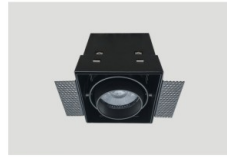

GS00512-1
CREE 1x12W 15/24/36°
95x95x100mm 100x100
Matt Black 20